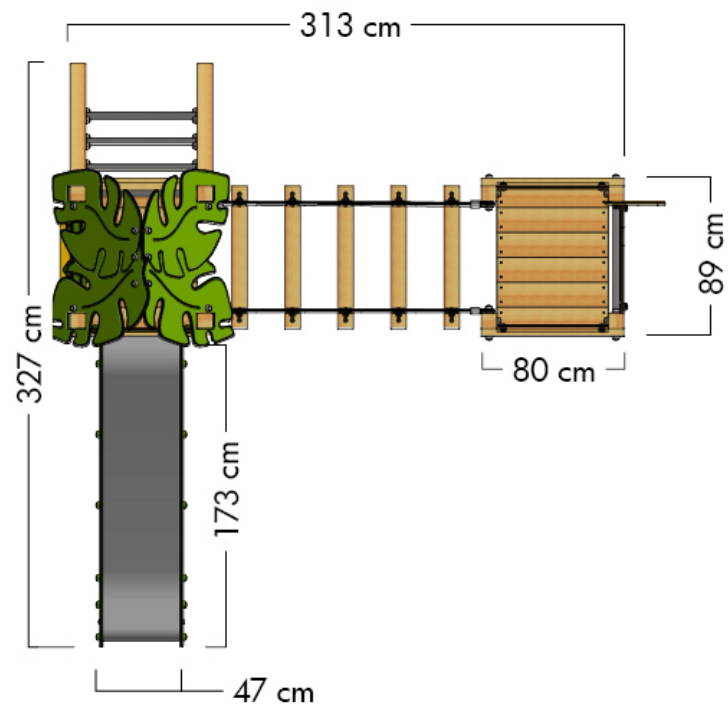

## WICKEY PRO MAGIC TRIBE+

- Suitable for: 9 persons
- Age: from 3 years
- Platform height: 1,2 m
- Surface area: 10,2 m<sup>2</sup>
- Freefalling height: 1,2 m
- Safety area surface: 27,07 m<sup>2</sup>
- Safety mats required: 123

## MEASUREMENTS