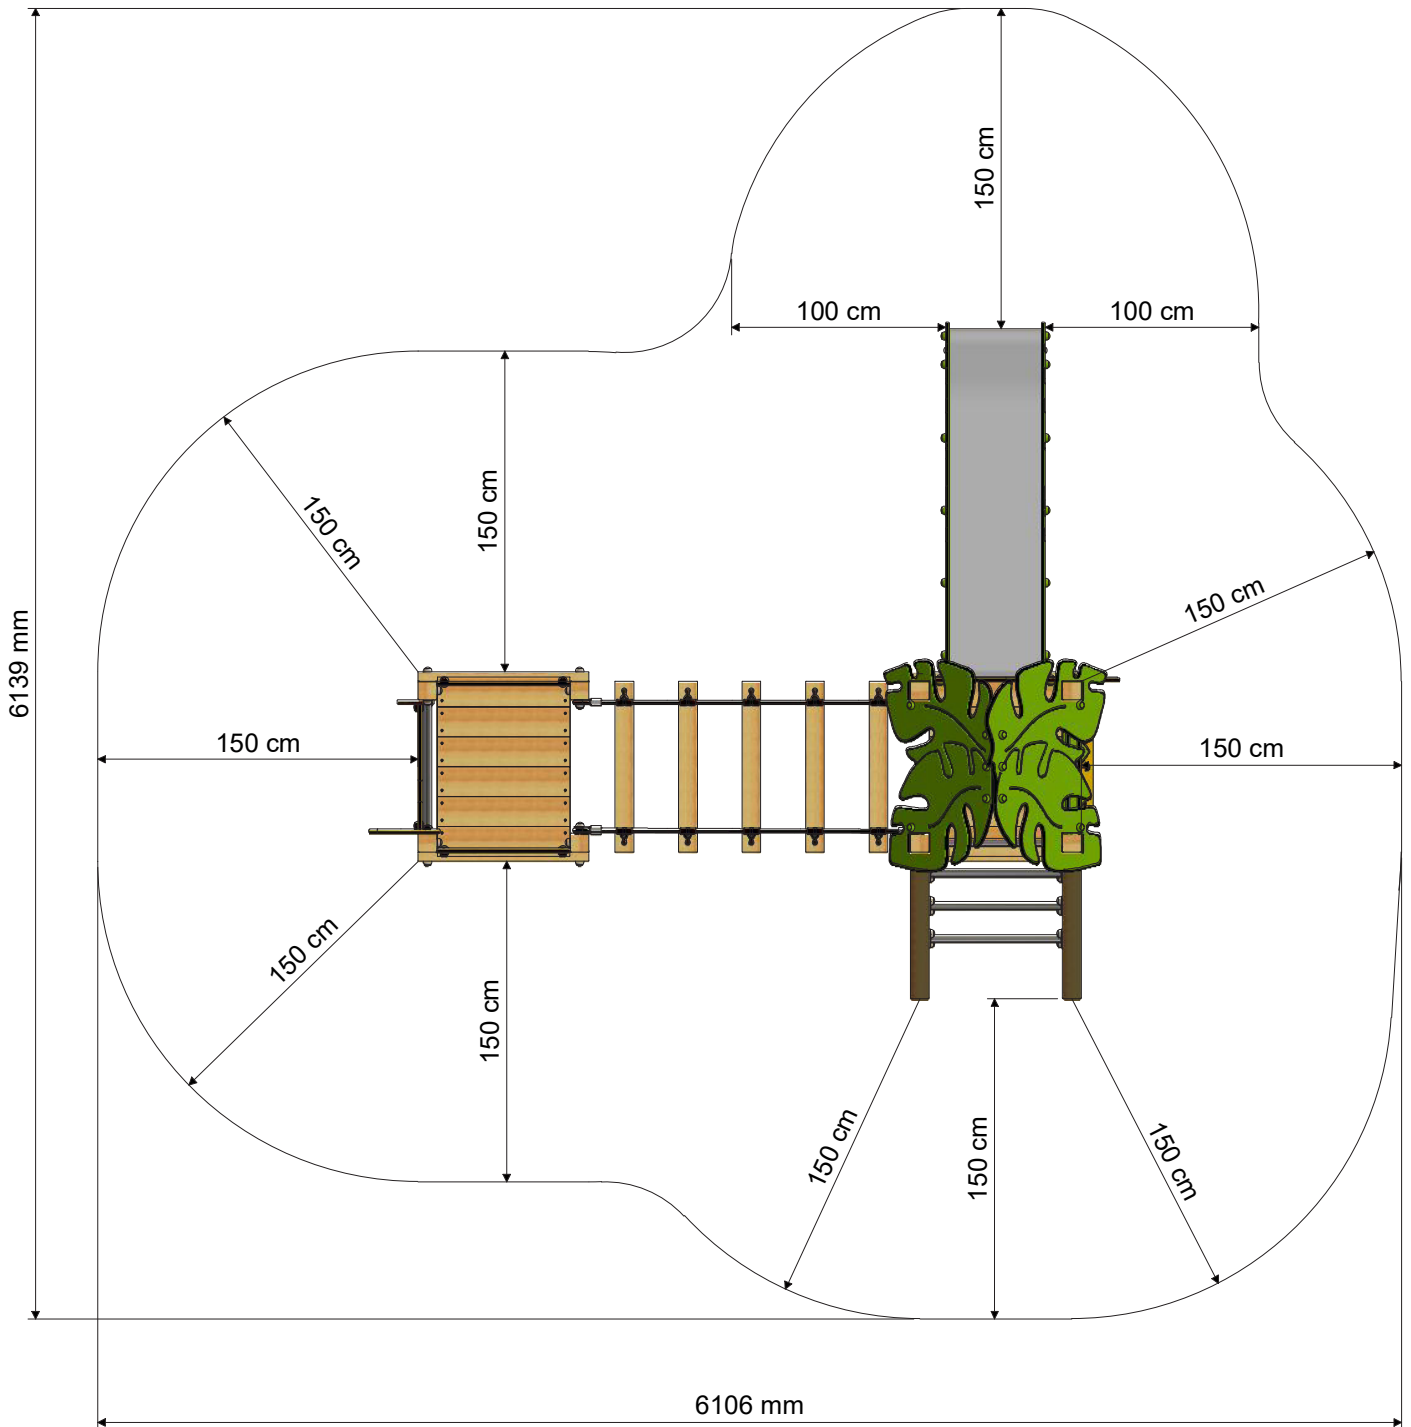

## WICKEY PRO MAGIC TRIBE+

- Suitable for: 9 persons
- Age: from 3 years
- Platform height: 1,2 m
- Surface area: 10,2 m<sup>2</sup>
- Freefalling height: 1,2 m
- Safety area surface: 27,07 m<sup>2</sup>
- Safety mats required: 123

## MEASUREMENTS

## SAFETY AREA