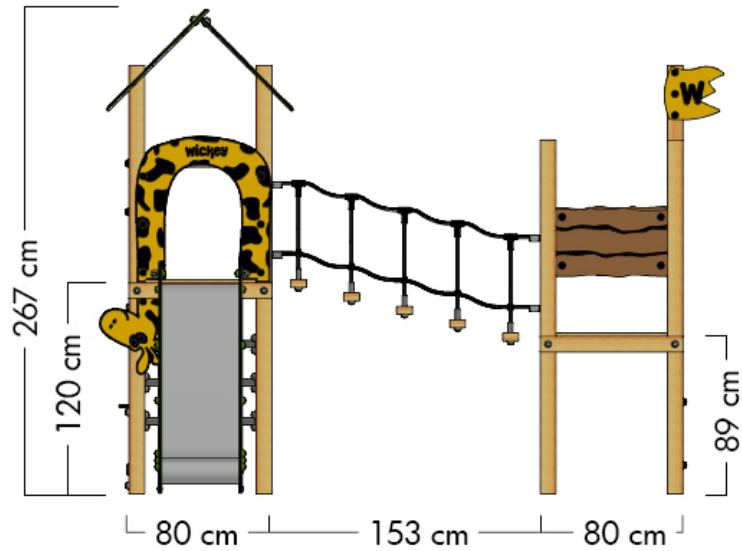

## WICKEY PRO MAGIC TRIBE+

- Suitable for: 9 persons
- Age: from 3 years
- Platform height: 1,2 m
- Surface area: 10,2 m<sup>2</sup>
- Freefalling height: 1,2 m
- Safety area surface: 27,07 m<sup>2</sup>
- Safety mats required: 123

## MEASUREMENTS