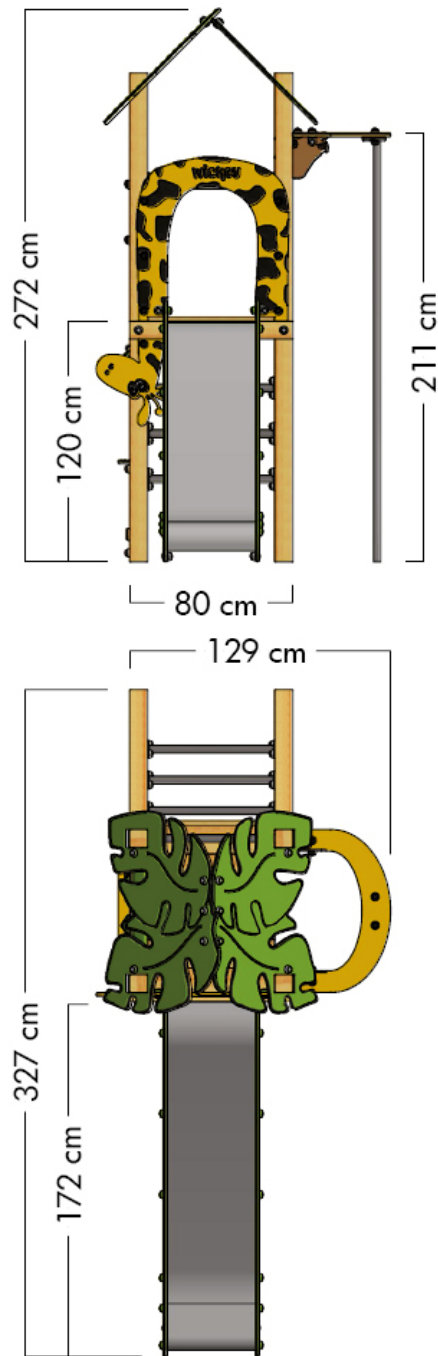

## WICKEY PRO MAGIC TREE+

- Suitable for: 6 persons
- Age: from 3 years
- Platform height: 1,2 m
- Surface area: 4,2 m<sup>2</sup>
- Freefalling height: 1,2 m
- Safety area surface: 16 m<sup>2</sup>
- Safety mats required: 76

## MEASUREMENTS

## SAFETY AREA