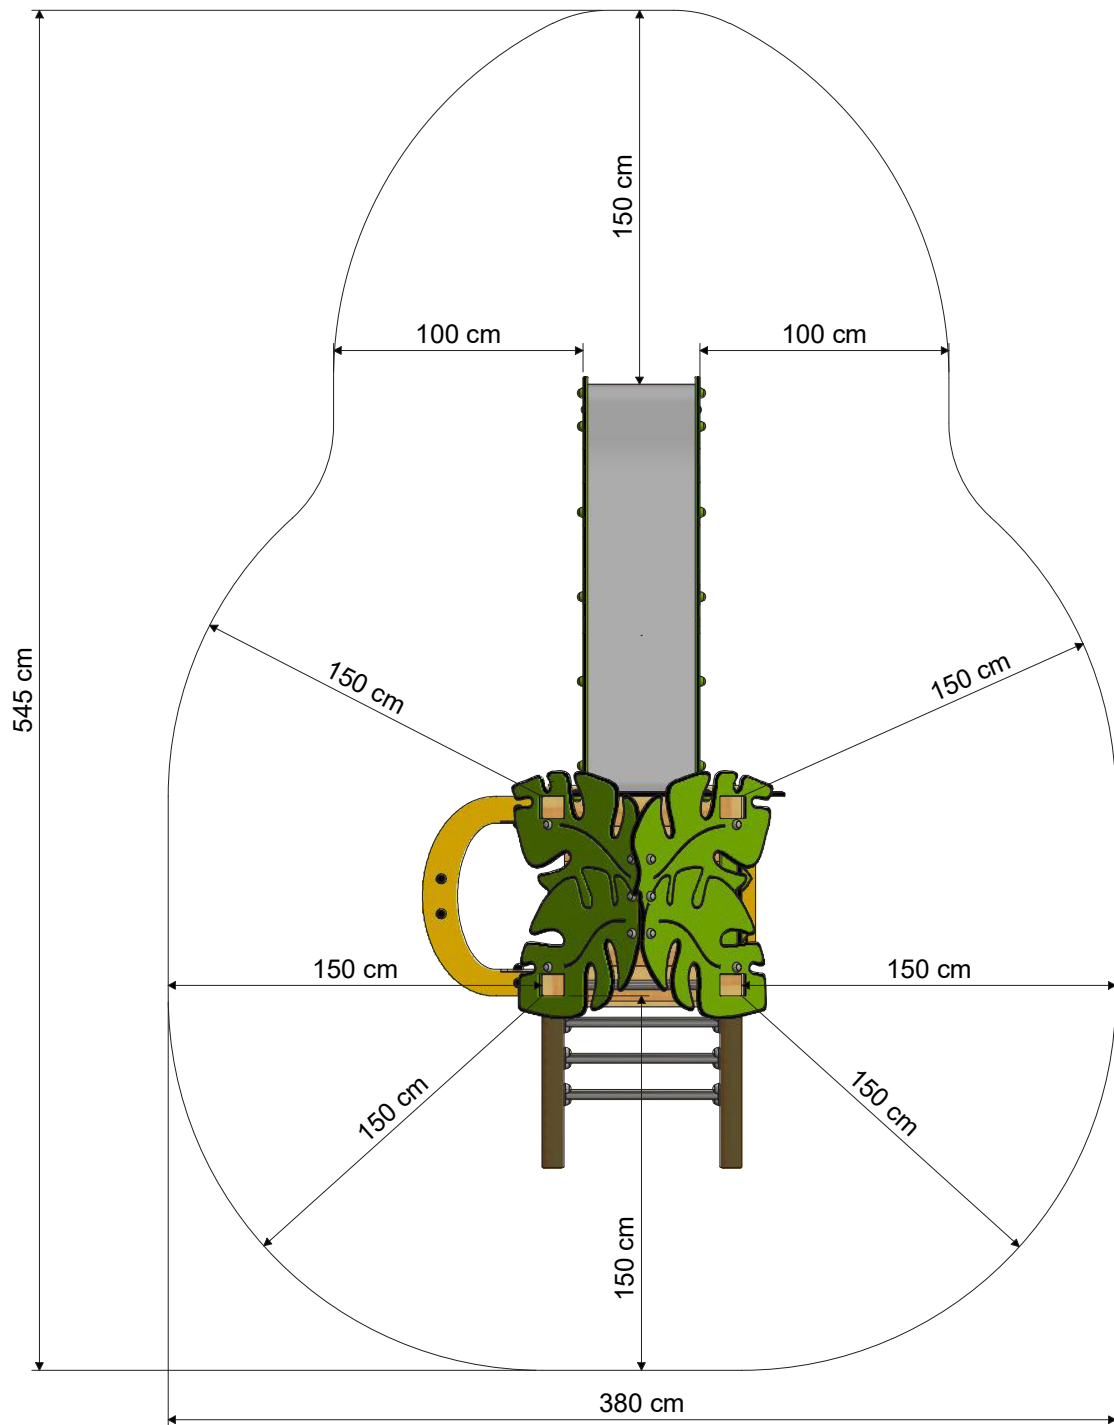

## WICKEY PRO MAGIC TREE+

- Suitable for: 6 persons
- Age: from 3 years
- Platform height: 1,2 m
- Surface area: 4,2 m<sup>2</sup>
- Freefalling height: 1,2 m
- Safety area surface: 16 m<sup>2</sup>
- Safety mats required: 76

## MEASUREMENTS

## SAFETY AREA