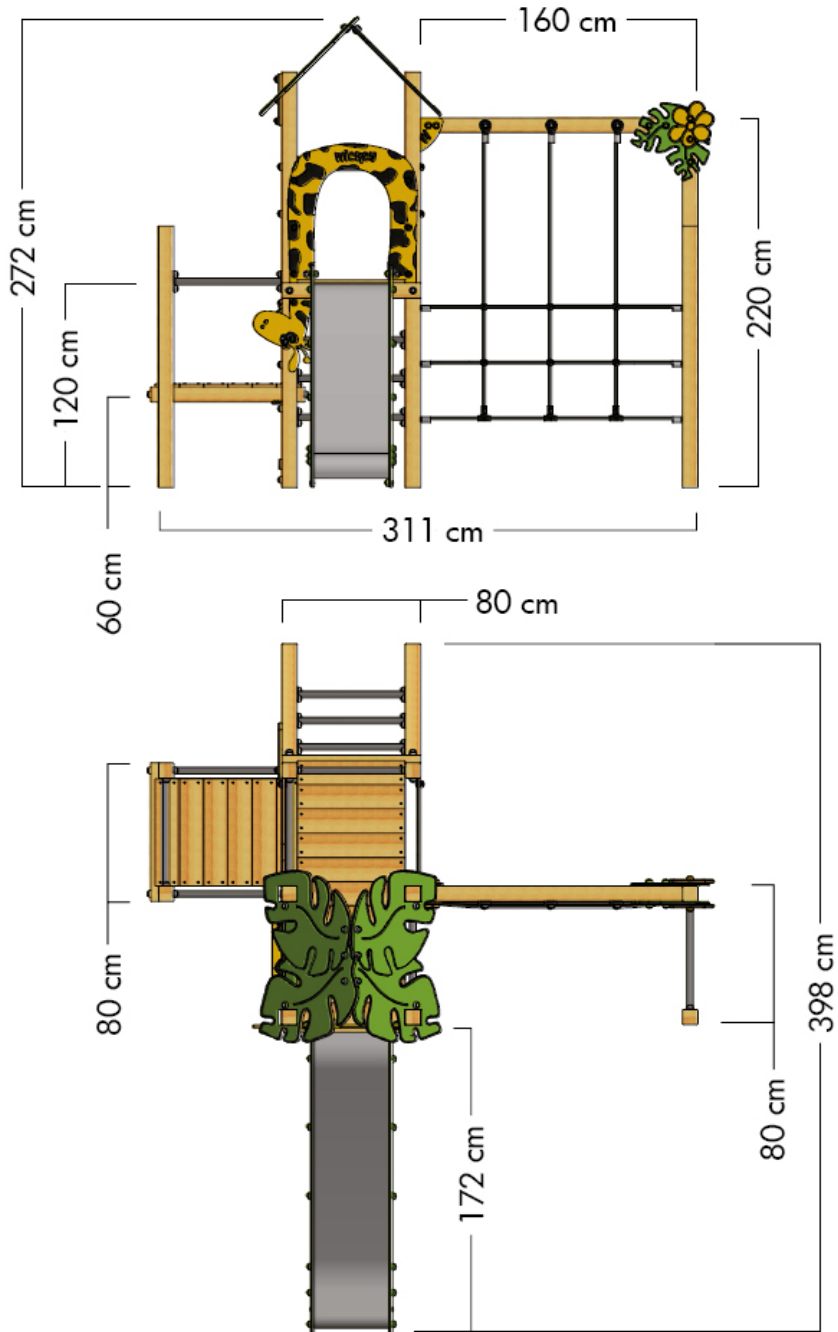

## WICKEY PRO MAGIC TOUR+

- Suitable for: 11 persons
- Age: from 3 years
- Platform height: 1,2 m
- Surface area: 12,4 m<sup>2</sup>
- Freefalling height: 1,2 m
- Safety area surface: 27 m<sup>2</sup>
- Safety mats required: 132

## MEASUREMENTS

## SAFETY AREA