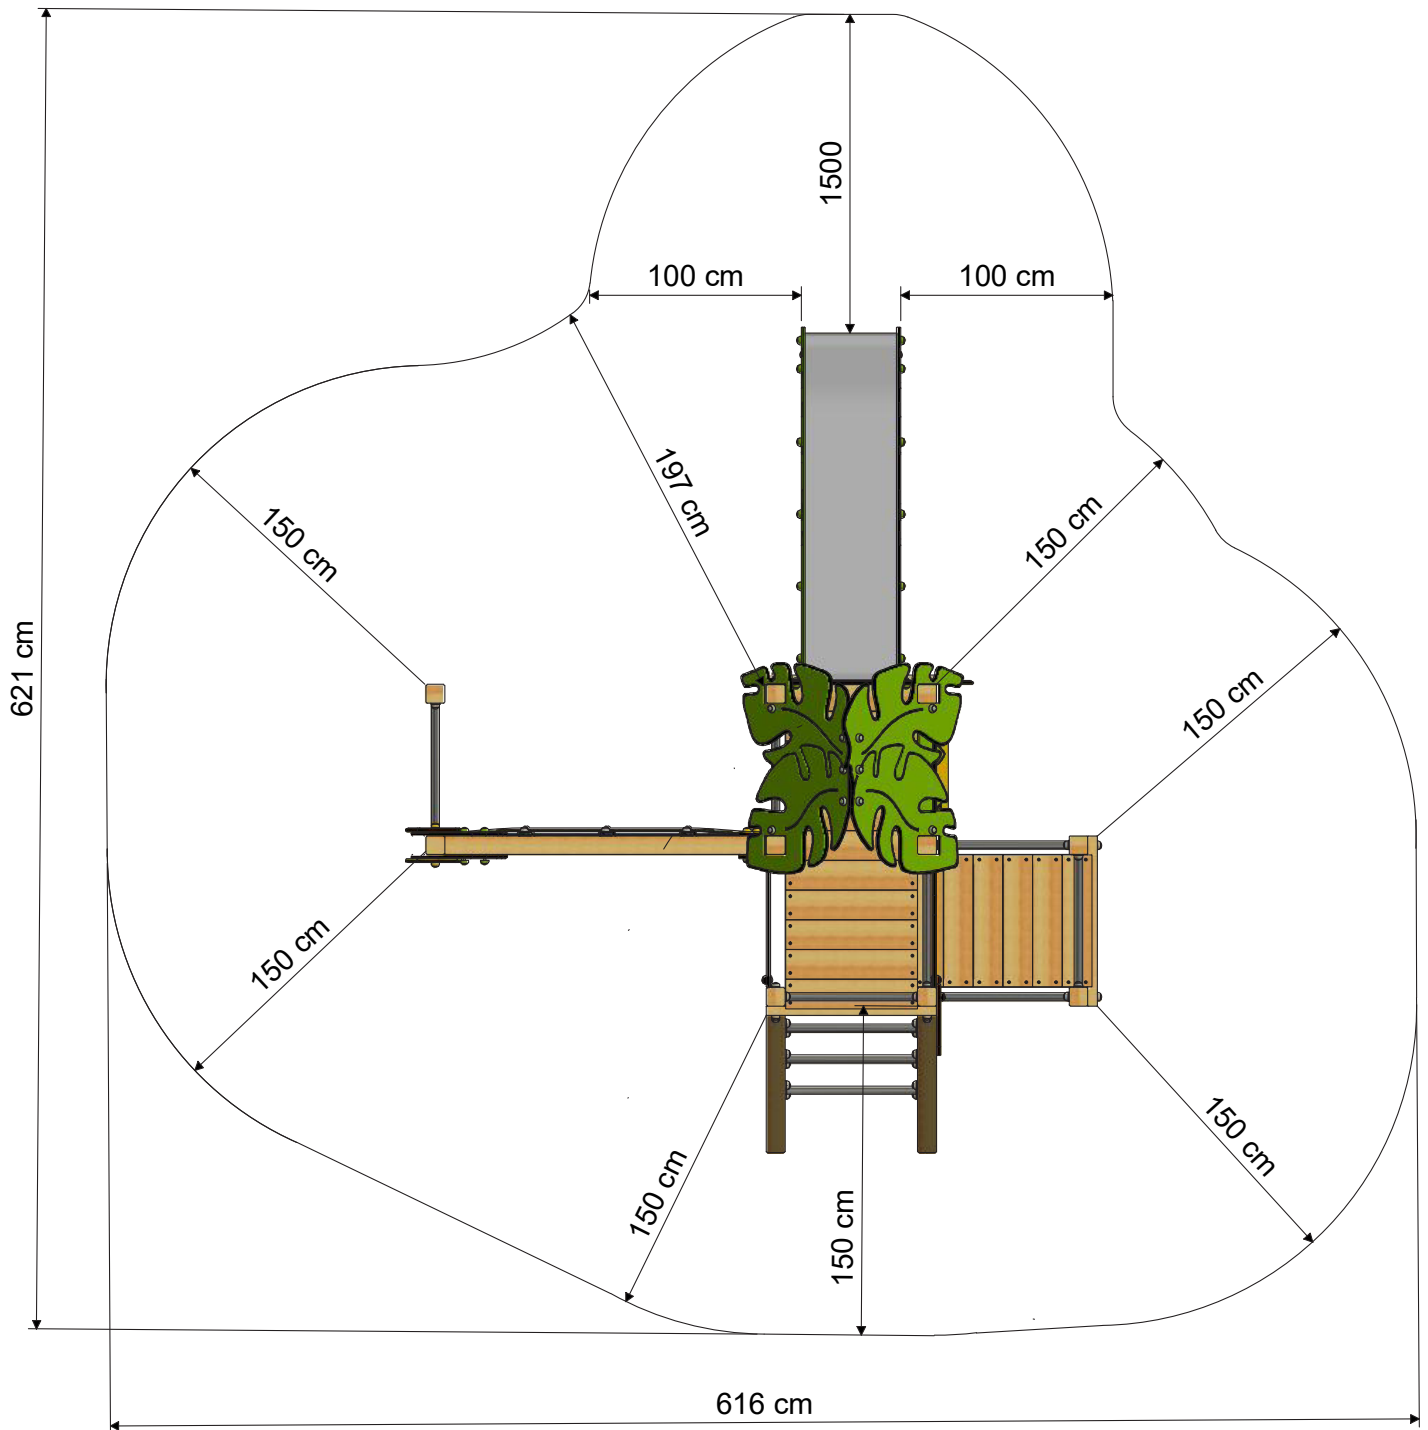

## WICKEY PRO MAGIC TOUR+

- Suitable for: 11 persons
- Age: from 3 years
- Platform height: 1,2 m
- Surface area: 12,4 m<sup>2</sup>
- Freefalling height: 1,2 m
- Safety area surface: 27 m<sup>2</sup>
- Safety mats required: 132

## MEASUREMENTS

## SAFETY AREA