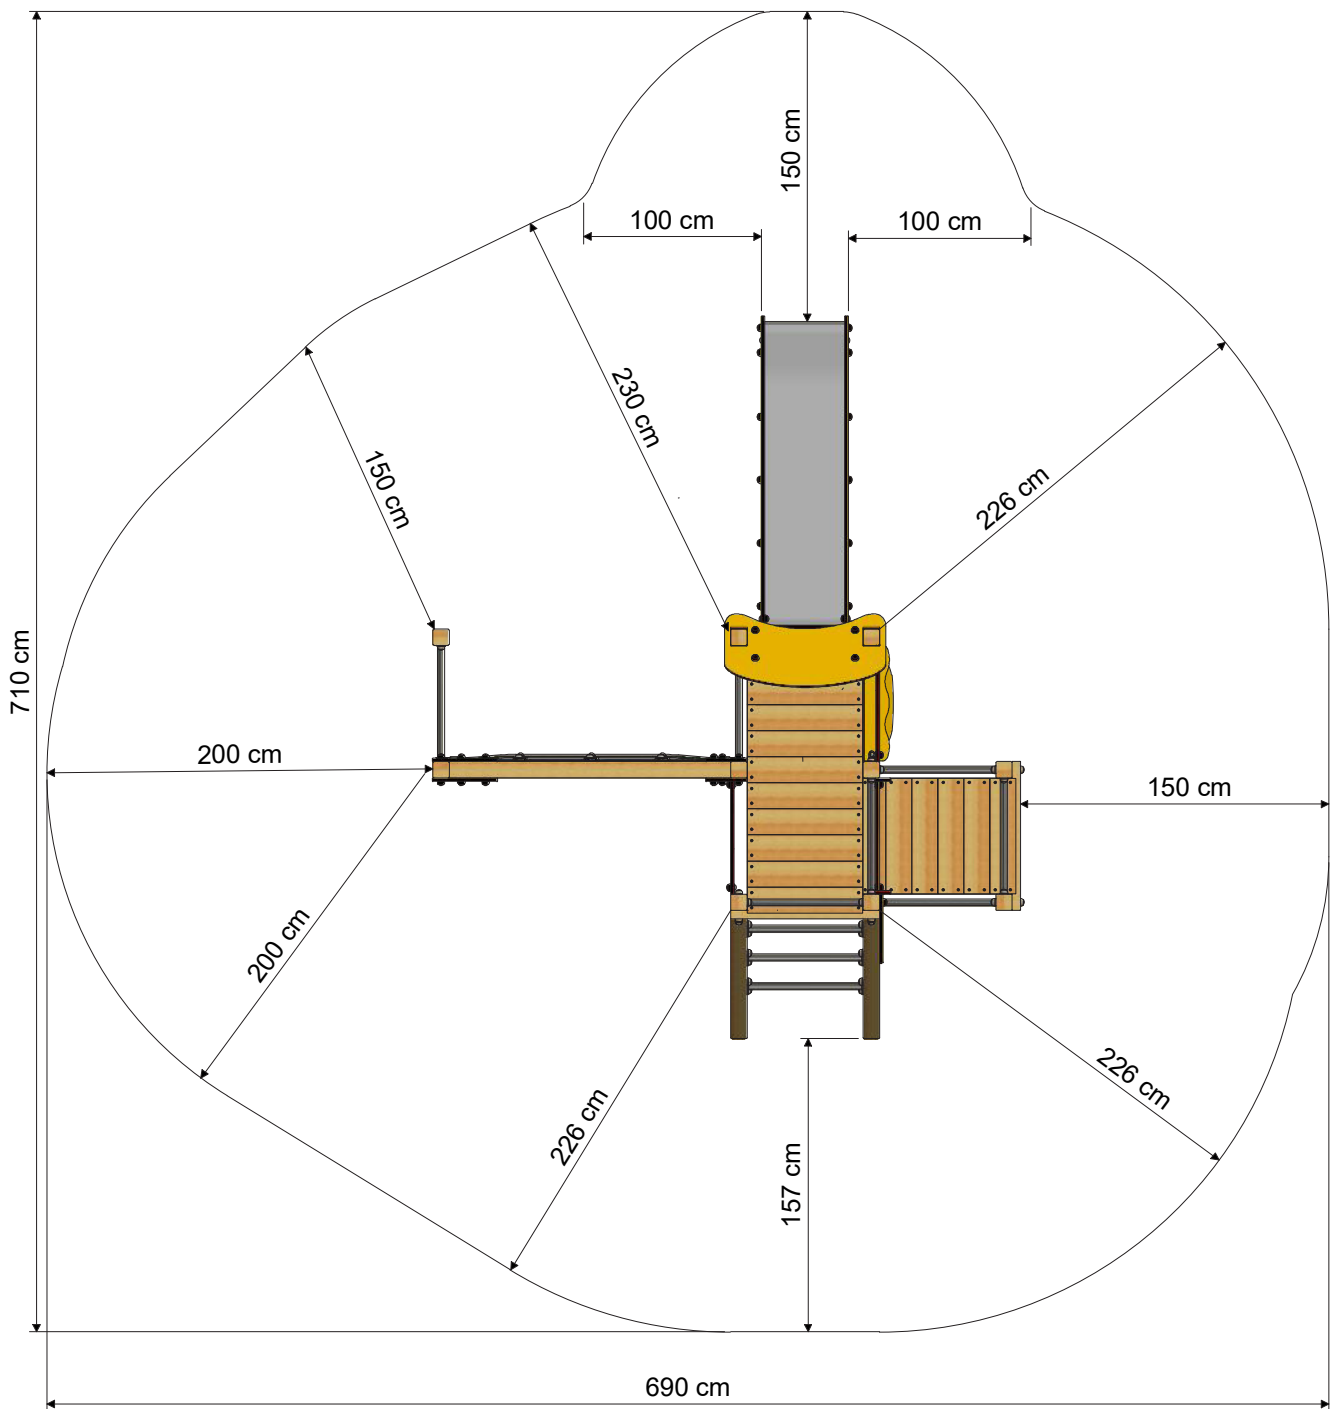

## WICKEY PRO MAGIC WONDER +

- Suitable for: 11 persons
- Age: from 3 years
- Platform height: 15,2 m
- Surface area: 12,4 m<sup>2</sup>
- Freefalling height: 2,56 m
- Safety area surface: 34 m<sup>2</sup>
- Safety mats required: 154

## MEASUREMENTS

## SAFETY AREA