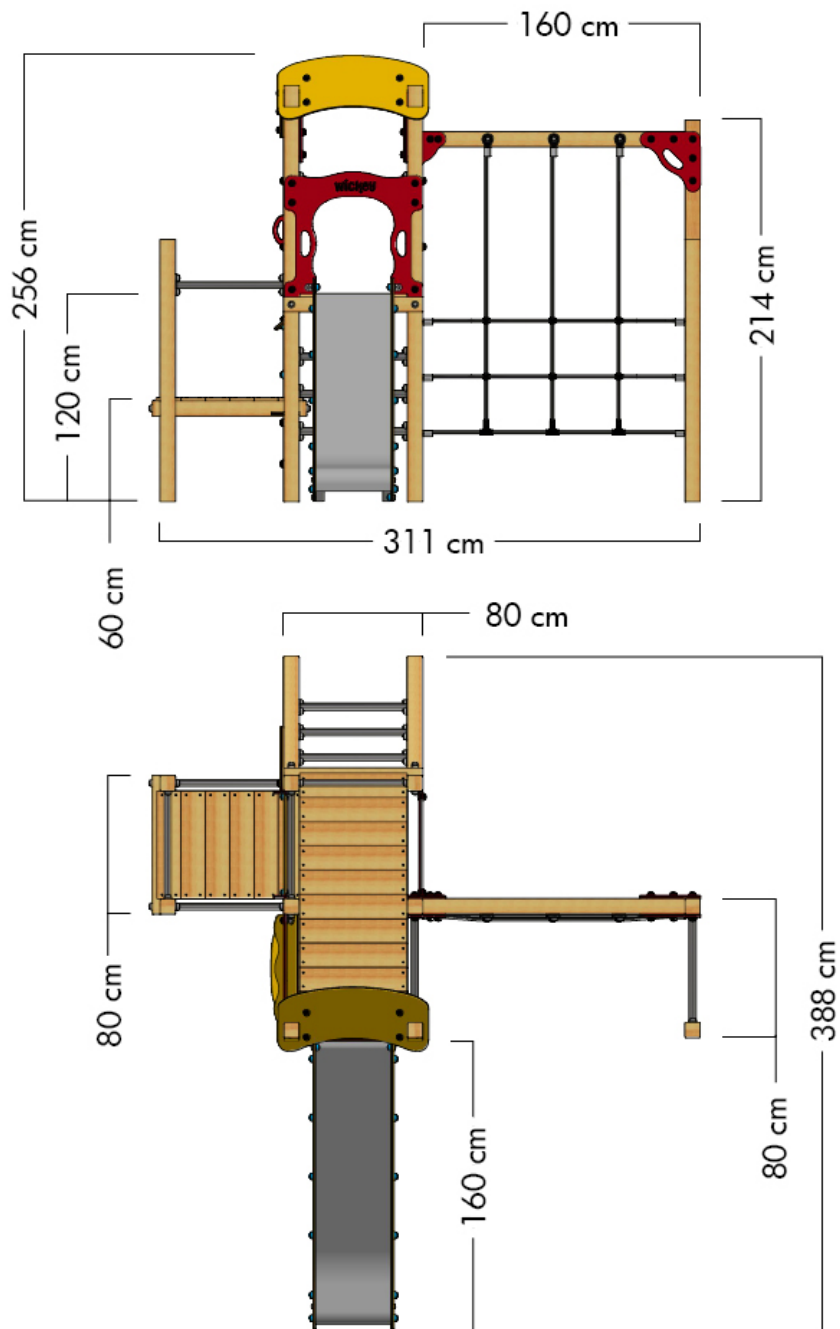

## WICKEY PRO MAGIC WONDER +

- Suitable for: 11 persons
- Age: from 3 years
- Platform height: 15,2 m
- Surface area: 12,4 m<sup>2</sup>
- Freefalling height: 2,56 m
- Safety area surface: 34 m<sup>2</sup>
- Safety mats required: 154

## MEASUREMENTS

## SAFETY AREA