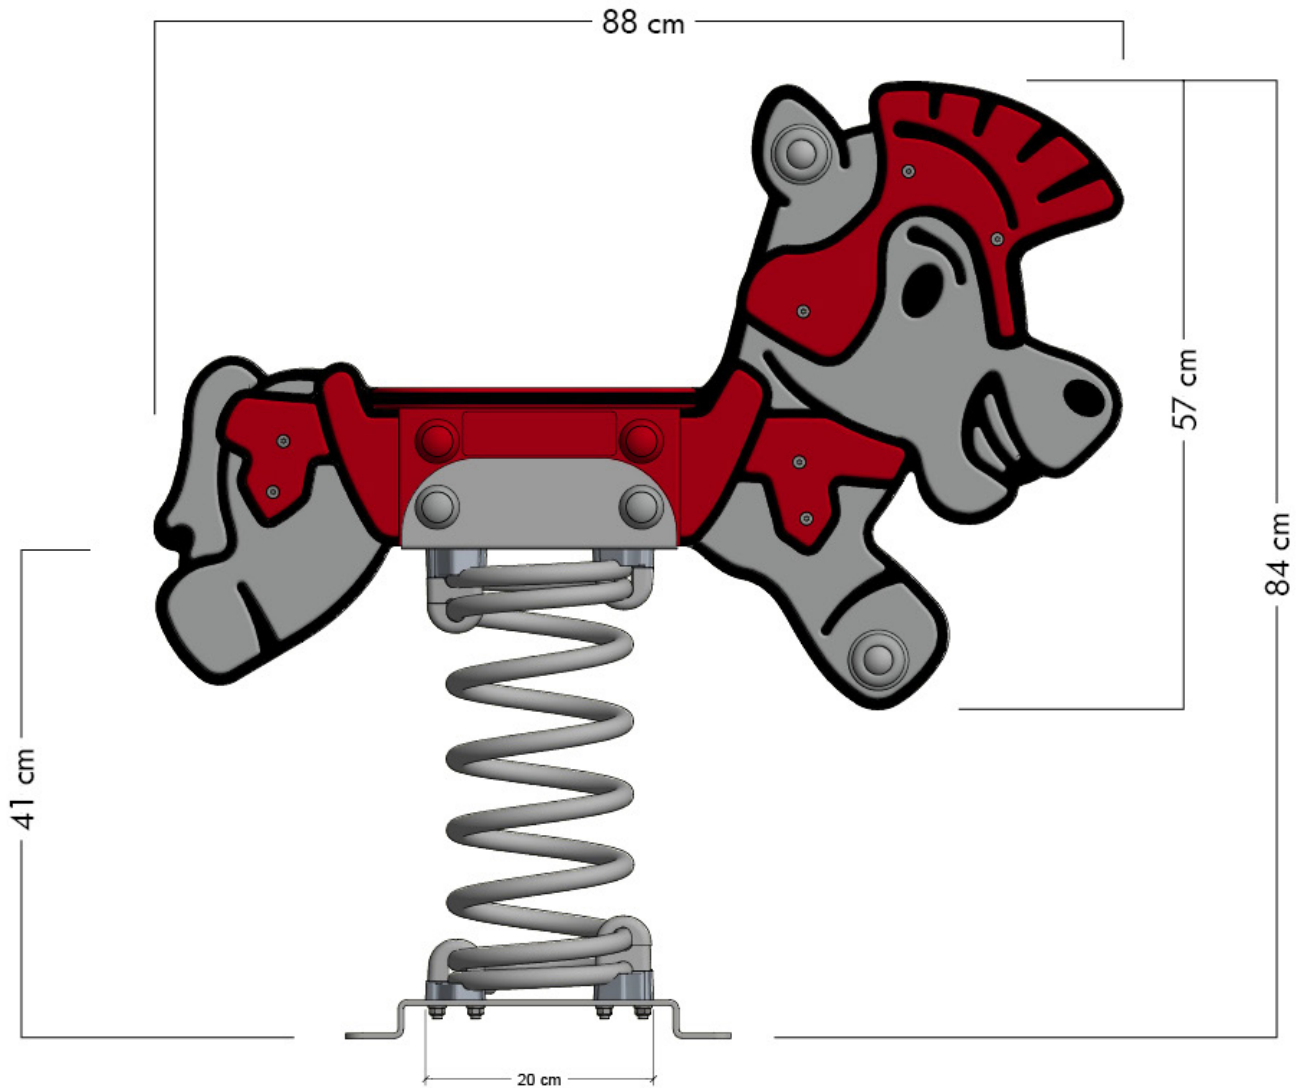

## WICKEY PRO HORSE RUMBLELY

- Suitable for: 1 persons
- Age: from 3 years
- Seat height: 0,56 m
- Surface area: 0,25 m<sup>2</sup>
- Freefalling height: 0,56 m
- Safety area surface: 5,3 m<sup>2</sup>
- Safety mats required: 28

## MEASUREMENTS

## SAFETY AREA