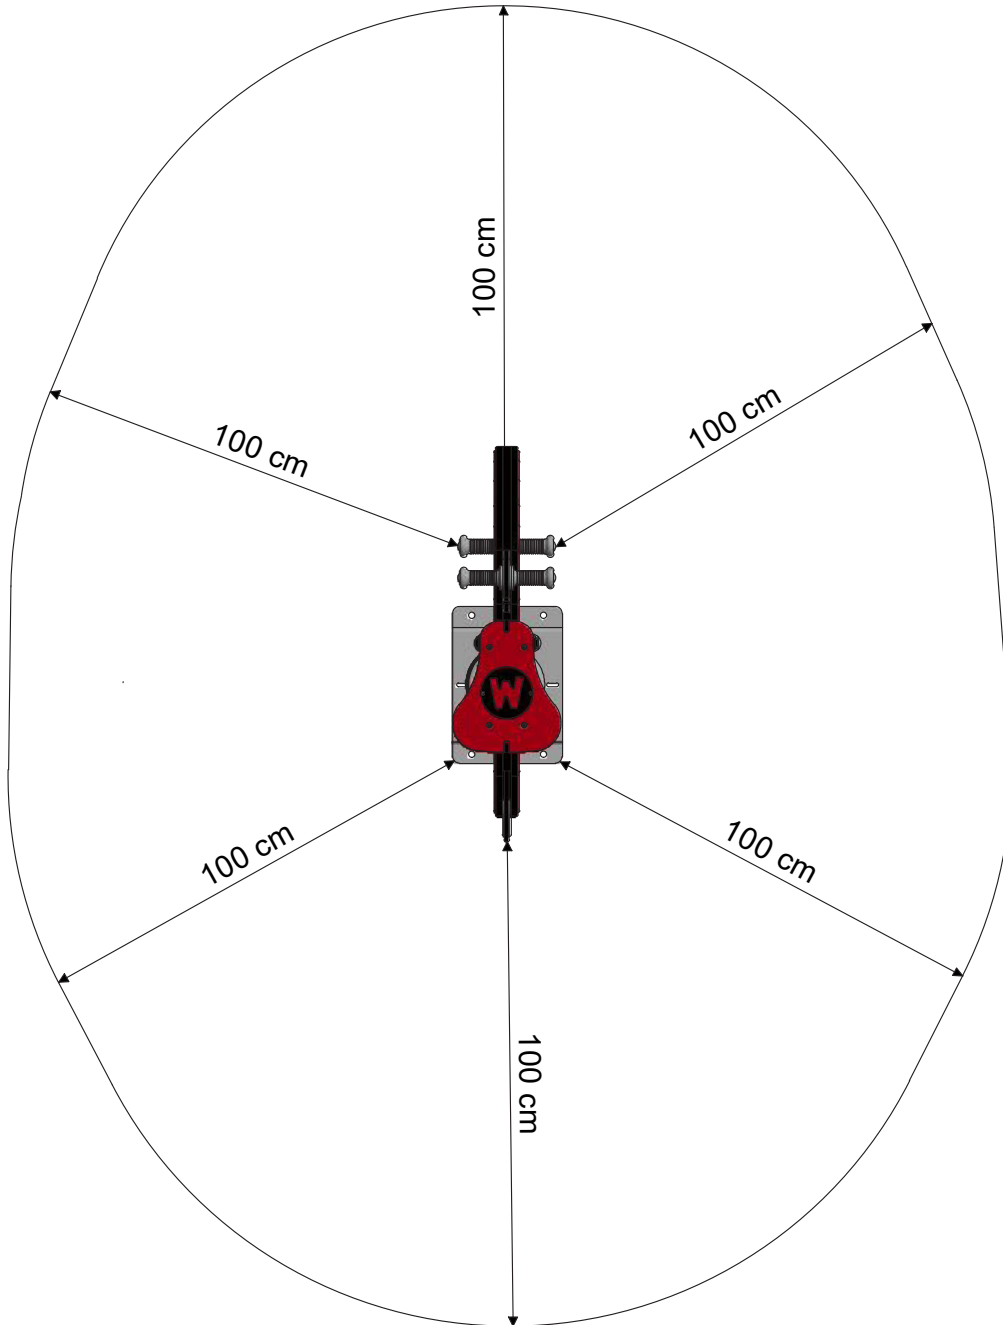

## WICKEY PRO HORSE RUMBLELY

- Suitable for: 1 persons
- Age: from 3 years
- Seat height: 0,56 m
- Surface area: 0,25 m<sup>2</sup>
- Freefalling height: 0,56 m
- Safety area surface: 5,3 m<sup>2</sup>
- Safety mats required: 28

## MEASUREMENTS

## SAFETY AREA