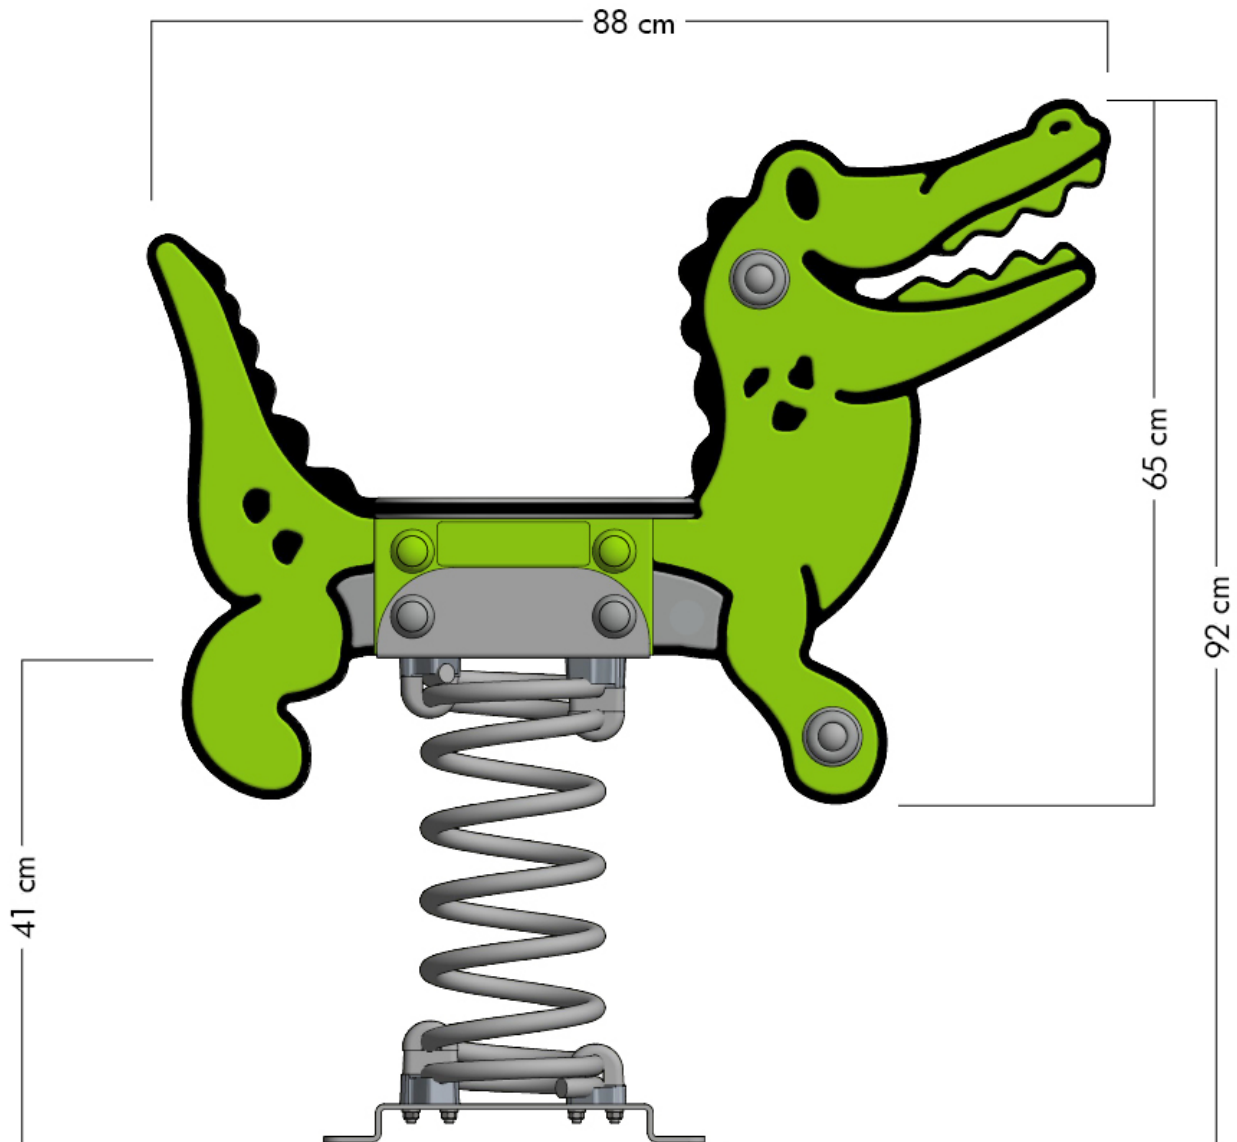

## WICKEY PRO KROKODIL CROCKEY

- Suitable for: 1 persons
- Age: from 3 years
- Seat height: 0,56 m
- Surface area: 0,22 m<sup>2</sup>
- Freefalling height: 0,56 m
- Safety area surface: 5,1 m<sup>2</sup>
- Safety mats required: 28

## MEASUREMENTS