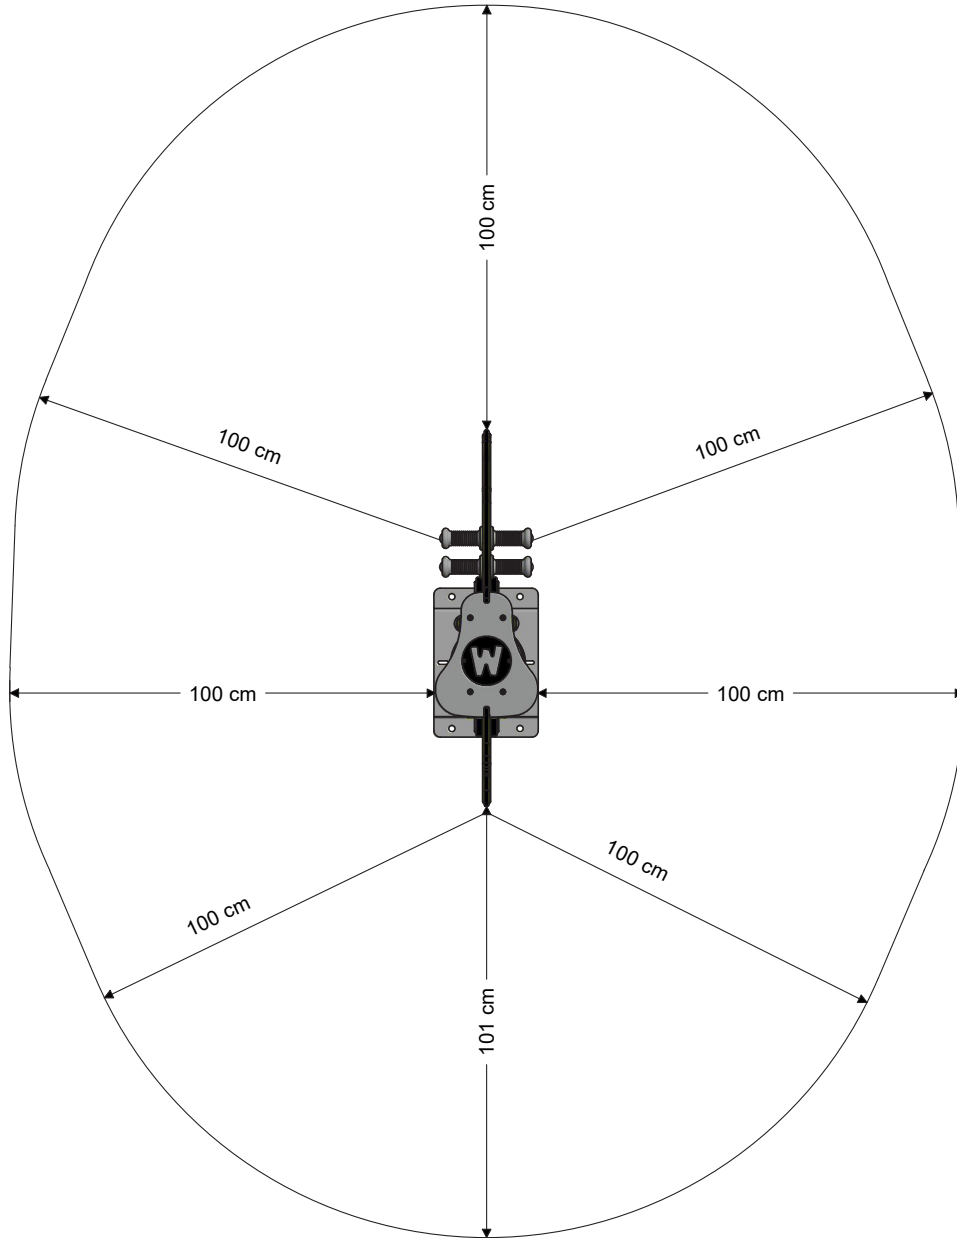

## WICKEY PRO KROKODIL CROCKEY

- Suitable for: 1 persons
- Age: from 3 years
- Seat height: 0,56 m
- Surface area: 0,22 m<sup>2</sup>
- Freefalling height: 0,56 m
- Safety area surface: 5,1 m<sup>2</sup>
- Safety mats required: 28

## MEASUREMENTS

## SAFETY AREA